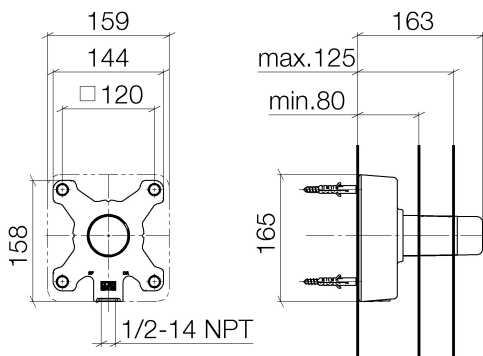

Kitchen - Concealed rough parts
POT FILLER Rough-in wall elbow -
Article number: 35 087 970-90 0010

- female thread 1/2" connection
- Water protection
- Sound insulation
- Mud guard
- Min. rough in depth 3-1/8"
- Max. rough in depth 4-7/8"

Dimensional drawing

All dimensions in mm / inch = mm x 0,0394

Kitchen - Concealed rough parts
POT FILLER Rough-in wall elbow -
Article number: 35 087 970-90 0010